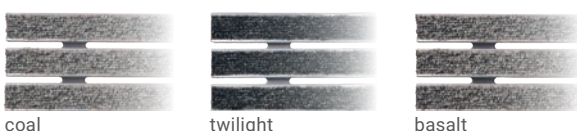

System Design

- 1 OBJECT CARPET
- 2 Aluminum profile
- 3 ARWEI special connector, without cable connections
- 4 Scratching Edge

Characteristics

- Extreme high strength up to 5.500 kg per 80 cm² static point load
- OBJECT CARPET NEOO 1000: Blauer Engel, GUT, TÜV Nord suitable for allergic persons, TÜV PROFiCERT-product Interior PREMIUM

ARWEI Portal
planetLINE
recyclebar

Standard colours

Illustration of colors not true to original.
On request you receive original samples promptly.

Tender specifications: Portal planetLINE SZ XL 22

High quality, especially wear-resistant entrance mat

Stripe supporting profile: aluminum, sound-absorbing, with scratching edge

Textile cleaning pad:

OBJECT CARPET NEOO 1000, 100 % PET, with 100 % recycled support material, hard-wearing value EN 1307 commercially strong (33), comfort value LC3; cleaning pad subsequently replaceable; 100 % recyclable, slip resistance R 12 according to DIN EN 16165; fire classification Bfl-s1 according to EN 13501-1