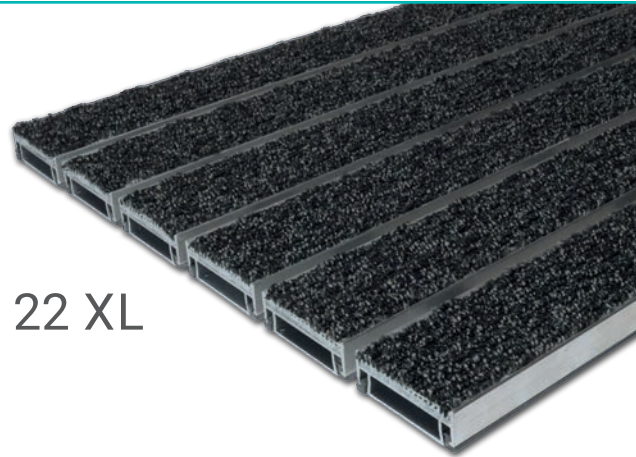

ARWEI-REINSTREIFER DATA SHEET PORTAL planetLINE SZ 22 XL

-  Static point loading up to 5,5 t per 80 cm²
-  Interior and roofed exterior
-  Suitable for wheelchairs
-  Suitable for heavy load
-  Rollable

System Design

- 1 OBJECT CARPET
- 2 Aluminum profile
- 3 ARWEI special connector, without cable connections
- 4 Scratching Edge

Characteristics

- Extreme high strength up to 5.500 kg per 80 cm² static point load
- OBJECT CARPET NEOO 1000: Blauer Engel, GUT, TÜV Nord suitable for allergic persons, TÜV PROFiCERT-product Interior PREMIUM

Application:

Indoor and roofed exterior; normal up to extremely strong frequency, drivable with trolleys, pallet trucks, cars, etc.; suitable for wheelchairs, overall laying, Static point loading up to 5.500 kg per 80 cm²